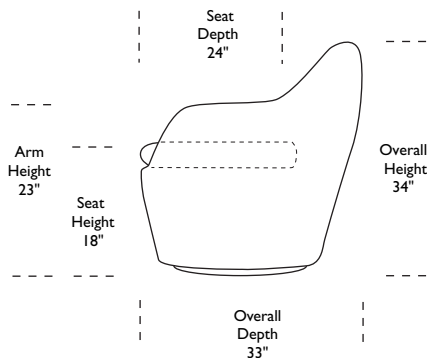

FLZ-CHS-ST

FLZ-CHS-ST

*Please use actual leather, fabric and Ultrasuede® swatches when specifying furniture as the colors shown may vary due to the printing process.*

\*Note: arm height for this frame is measured at the highest point of the curved arm.

Scale: 1/4 inch = 1 foot  
All dimensions are approximate and subject to change.  
Specify components from the sitting position.