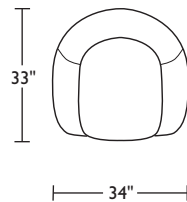

FLZ-CHS-ST

FLZ-CHS-ST

*Please use actual leather, fabric and Ultrasuede® swatches when specifying furniture as the colors shown may vary due to the printing process.*

\*Note: arm height for this frame is measured at the highest point of the curved arm.

Scale: 1/4 inch = 1 foot  
All dimensions are approximate and subject to change.  
Specify components from the sitting position.