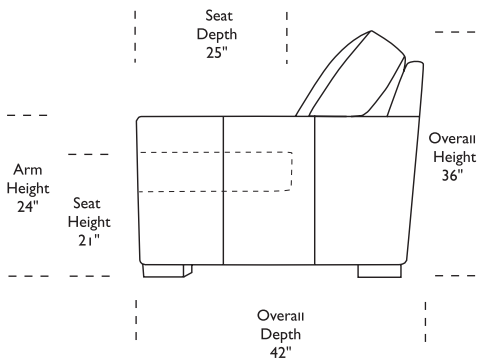

*Note: arm height for this frame is measured at the highest point of the curved arm.

Scale: 1/8 inch = 1 foot
All dimensions are approximate and subject to change.
Specify components from the sitting position.