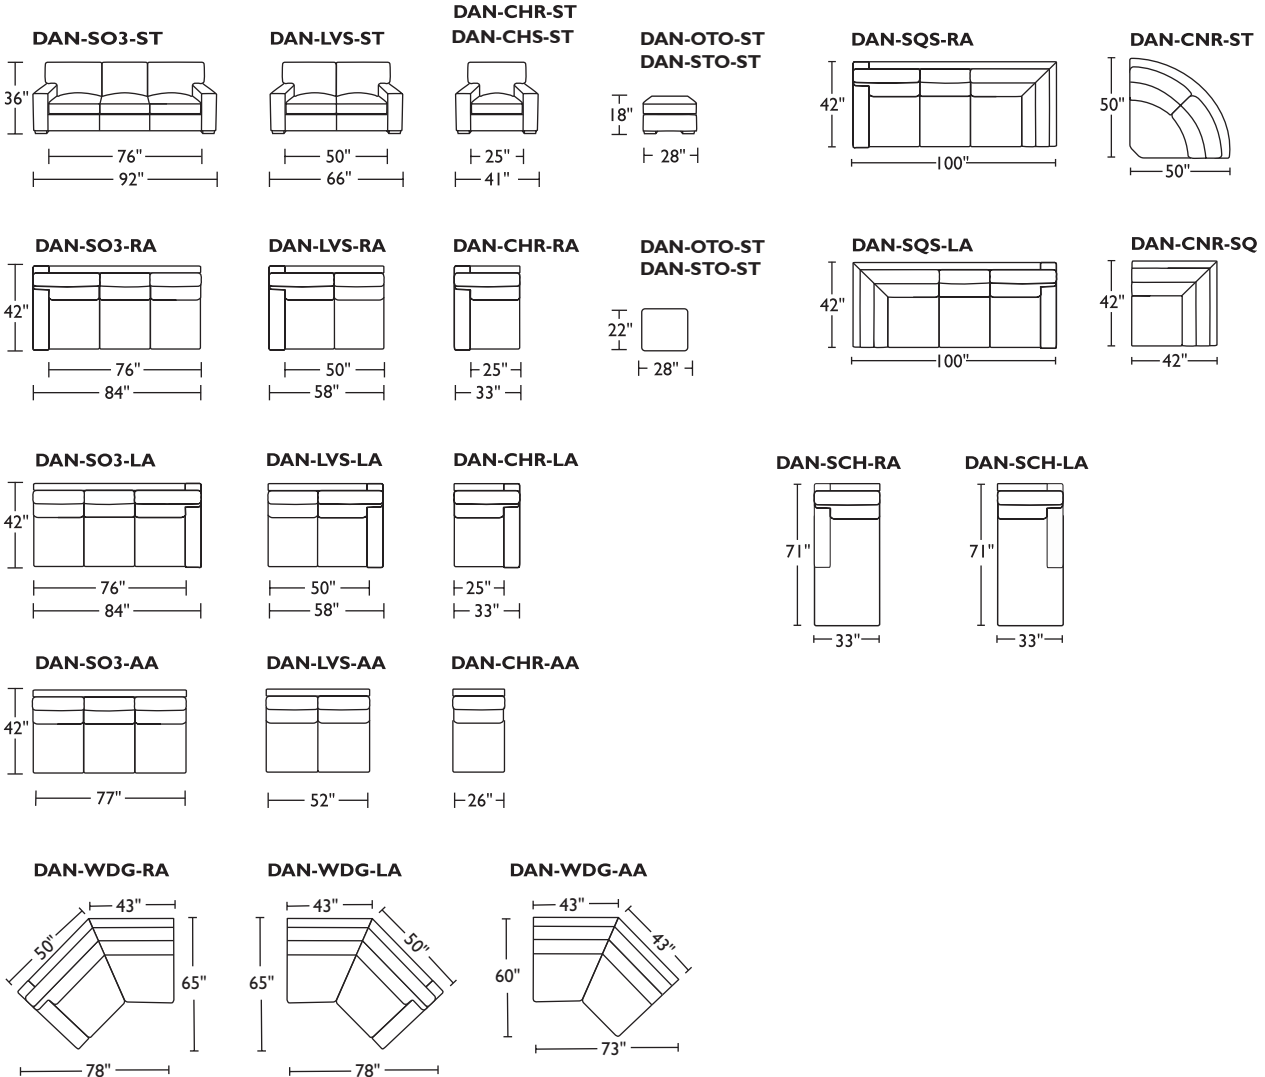

*Note: arm height for this frame is measured at the highest point of the curved arm.

Scale: 1/8 inch = 1 foot
All dimensions are approximate and subject to change.
Specify components from the sitting position.