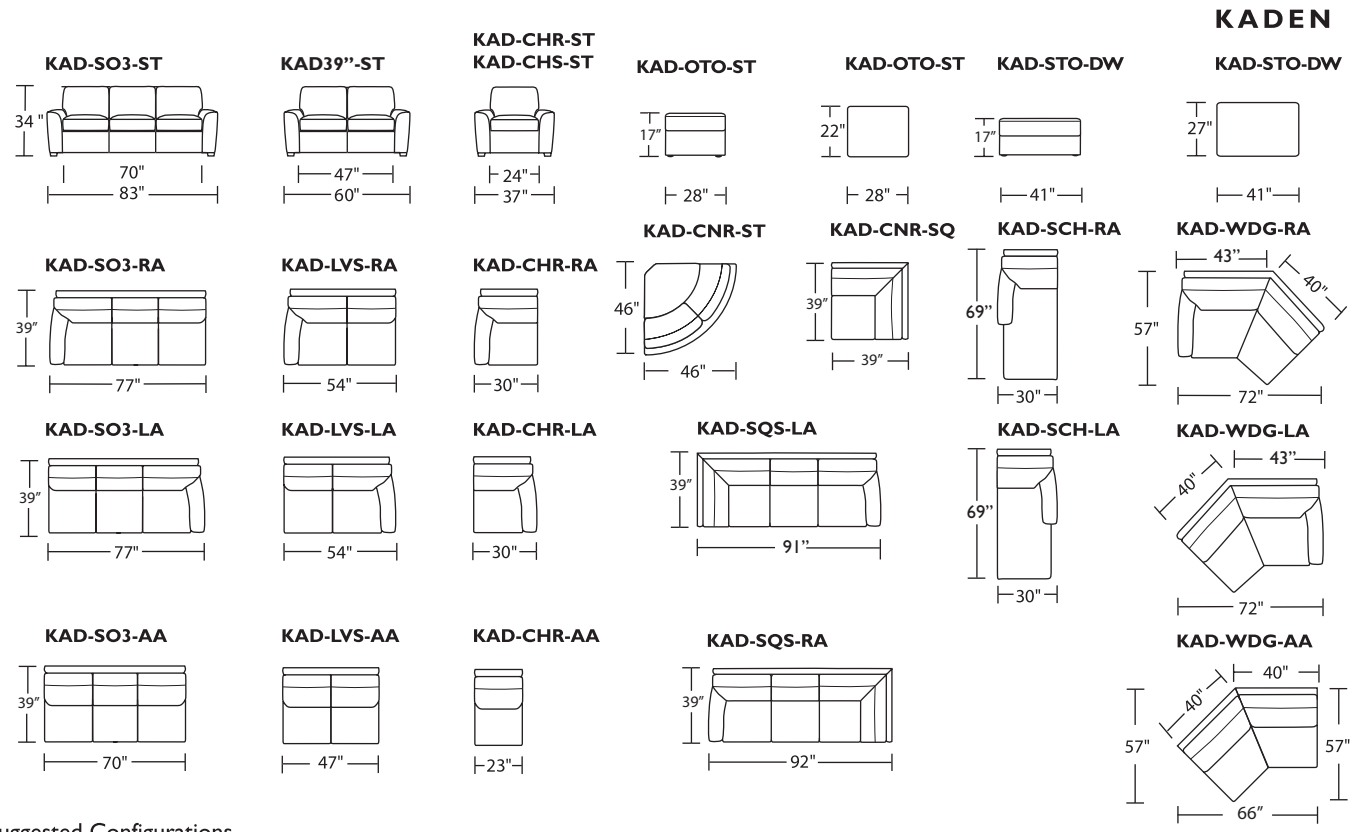

Please use actual leather, fabric and Ultrasuede® swatches when specifying furniture as the colors shown may vary due to the printing process.

Suggested Configurations

Also available in six different bed sizes as **KAYLA** in the Comfort Sleeper™ Collection
Comfort Sleepers utilize the Tiffany 24/7™ Convertible bed mechanism, U.S. Patent #4737996 and #6904628