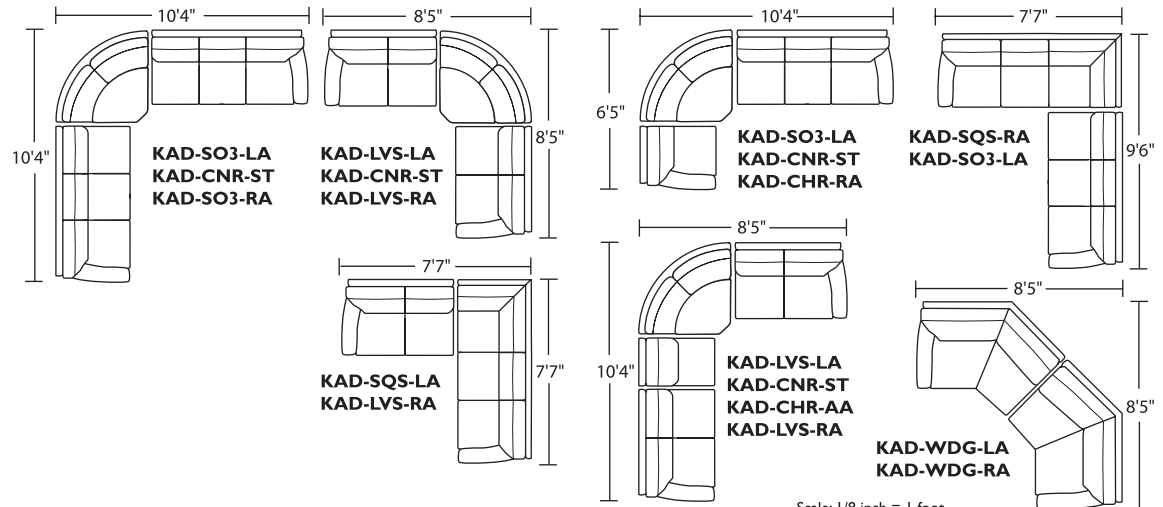

Please use actual leather, fabric and Ultrasuede® swatches when specifying furniture as the colors shown may vary due to the printing process.

Suggested Configurations

Also available in six different bed sizes as **KAYLA** in the Comfort Sleeper™ Collection
Comfort Sleepers utilize the Tiffany 24/7™ Convertible bed mechanism, U.S. Patent #4737996 and #6904628

Scale: 1/8 inch = 1 foot
All dimensions are approximate and subject to change.
Specify components from the sitting position.